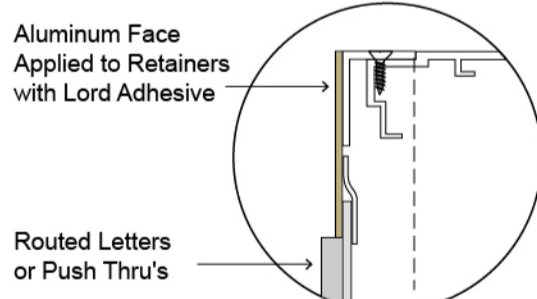

20 Strathearn Ave., Unit # 2
 Brampton, ON L6T 4P1
 647-763-9173

PUSH THRU SIGN DETAIL

- Aluminum Extrusion Frame System.
- Aluminum Face with Routed Push Thru Acrylic Graphics
- LED Illumination.

Frame Detail

Side Detail

Final Product