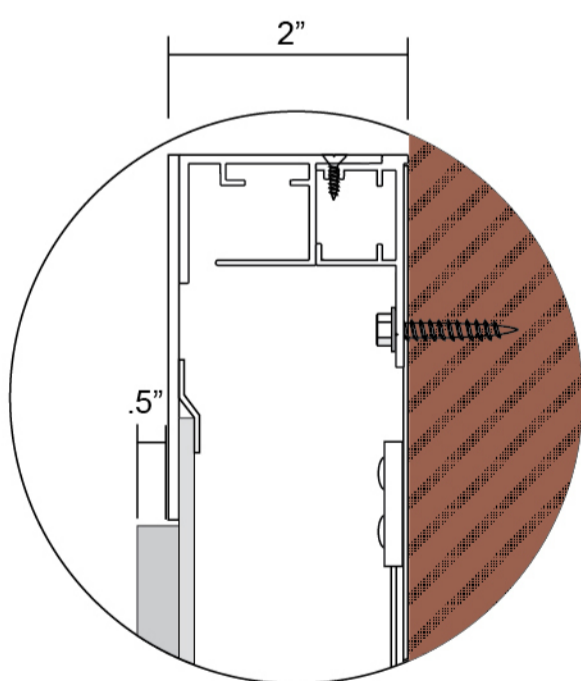

20 Strathearn Ave., Unit # 2
 Brampton, ON L6T 4P1
 647-763-9173

PUSH THRU SIGN DETAIL

- Aluminum Extrusion Frame System.
- Aluminum Face with Routed Push Thru Acrylic Graphics
- LED Illumination.

Frame Detail

Side Detail

Final Product