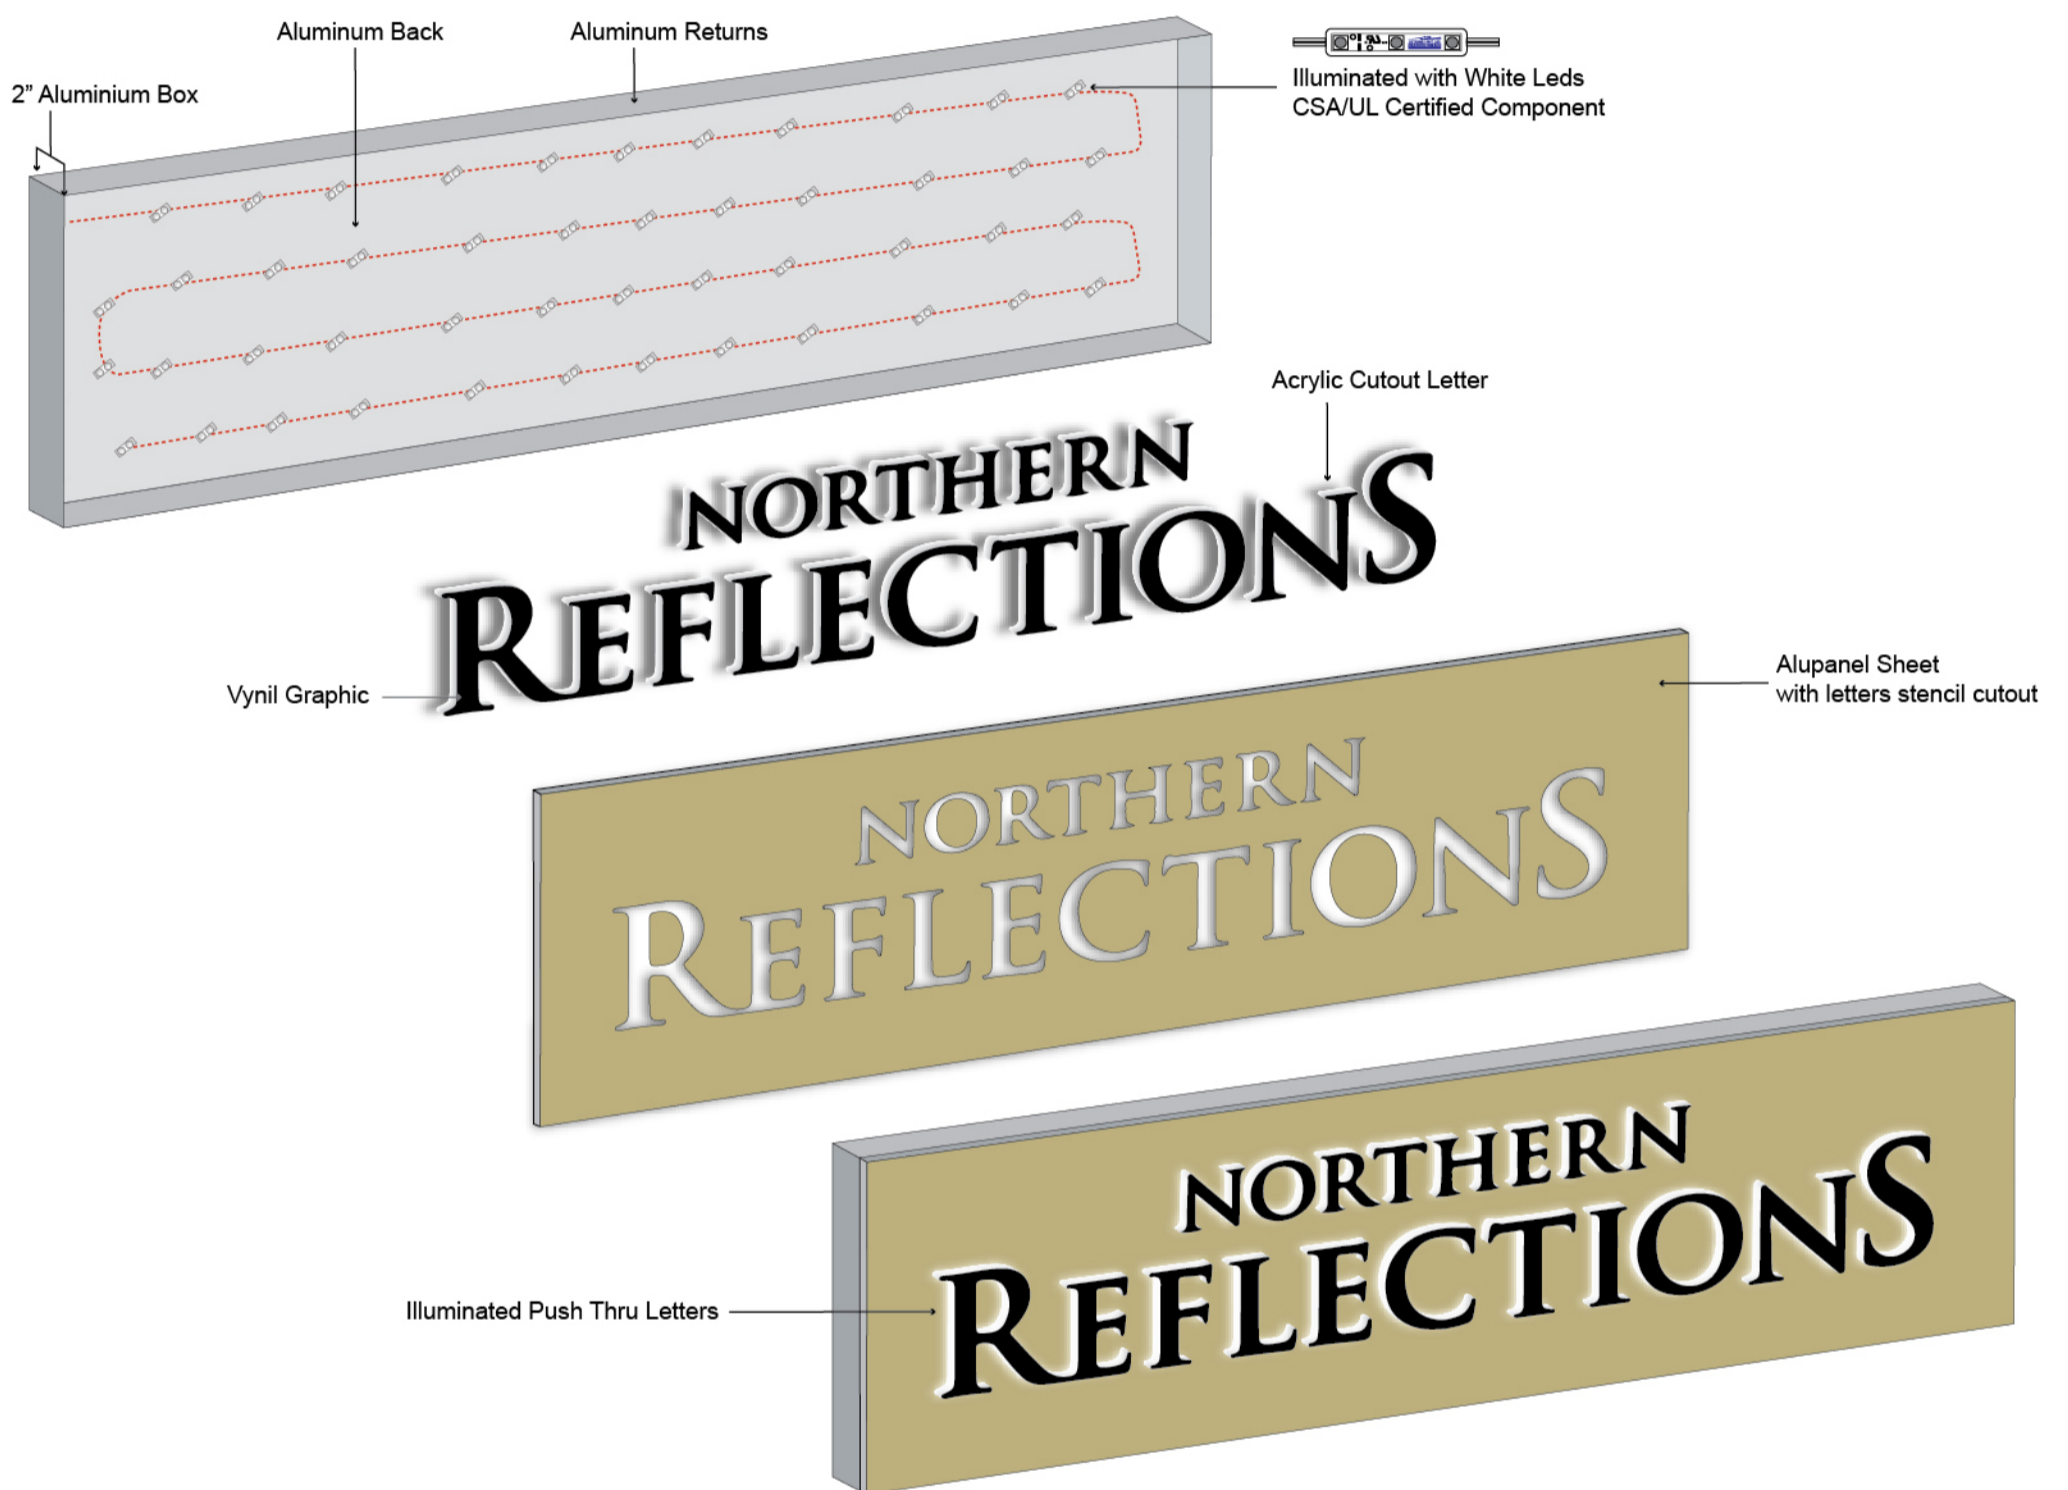

20 Strathearn Ave., Unit # 2
 Brampton, ON L6T 4P1
 647-763-9173

PUSH THRU SIGN DETAIL

- Aluminum Extrusion Frame System.
- Aluminum Face with Routed Push Thru Acrylic Graphics
- LED Illumination.

Frame Detail

Side Detail

Final Product