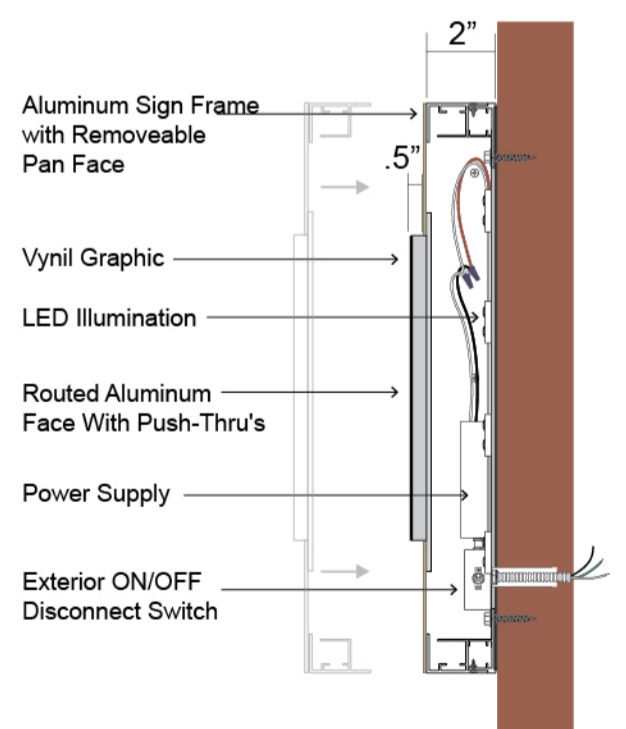

20 Strathearn Ave., Unit # 2
 Brampton, ON L6T 4P1
 647-763-9173

PUSH THRU SIGN DETAIL

- Aluminum Extrusion Frame System.
- Aluminum Face with Routed Push Thru Acrylic Graphics
- LED Illumination.

Frame Detail

Side Detail

Final Product