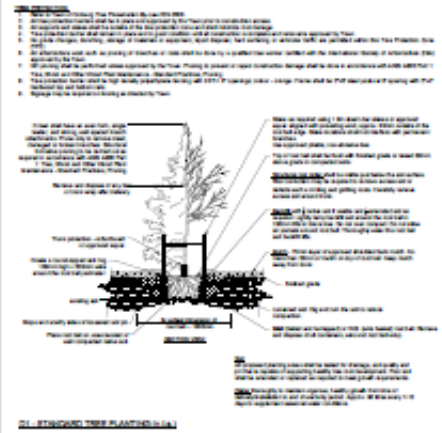

SCALE 1:500
LANDSCAPE PLAN
SCALE 1:500